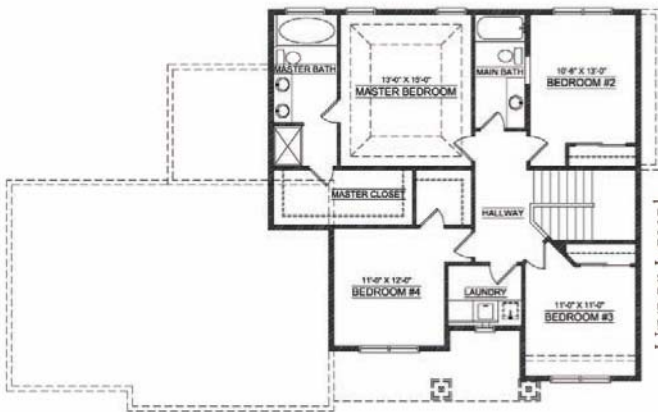

## Charleston

2518 Square Feet  
4 Bedrooms & Loft  
2 1/2 Baths  
3-Car Garage

[www.StoneGateBuilders.net](http://www.StoneGateBuilders.net)