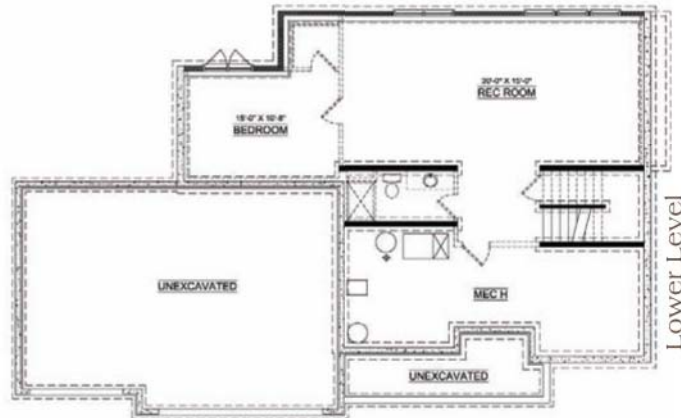

## Charleston

2518 Square Feet  
4 Bedrooms & Loft  
2 1/2 Baths  
3-Car Garage

[www.StoneGateBuilders.net](http://www.StoneGateBuilders.net)